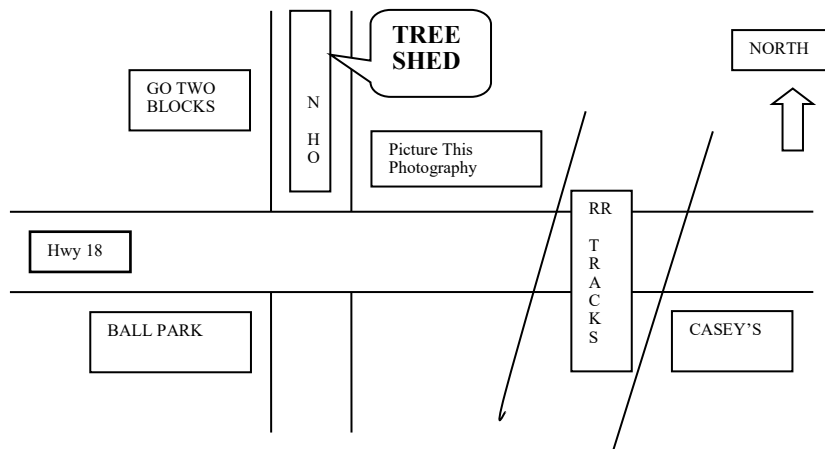

# Lincoln Conservation District Tree Close-Out SALE

No Sales Prior to the 16th!

## Saturday, June 16, 2018 9:00AM– NOON

District Shed at 220 N. Howard in Canton, SD

(On Hwy 18 turn North at Picture This Photography and go 2 blocks north,. We are on the east side of the street.

**All Sales Final! CASH or CHECKS Accepted ONLY**